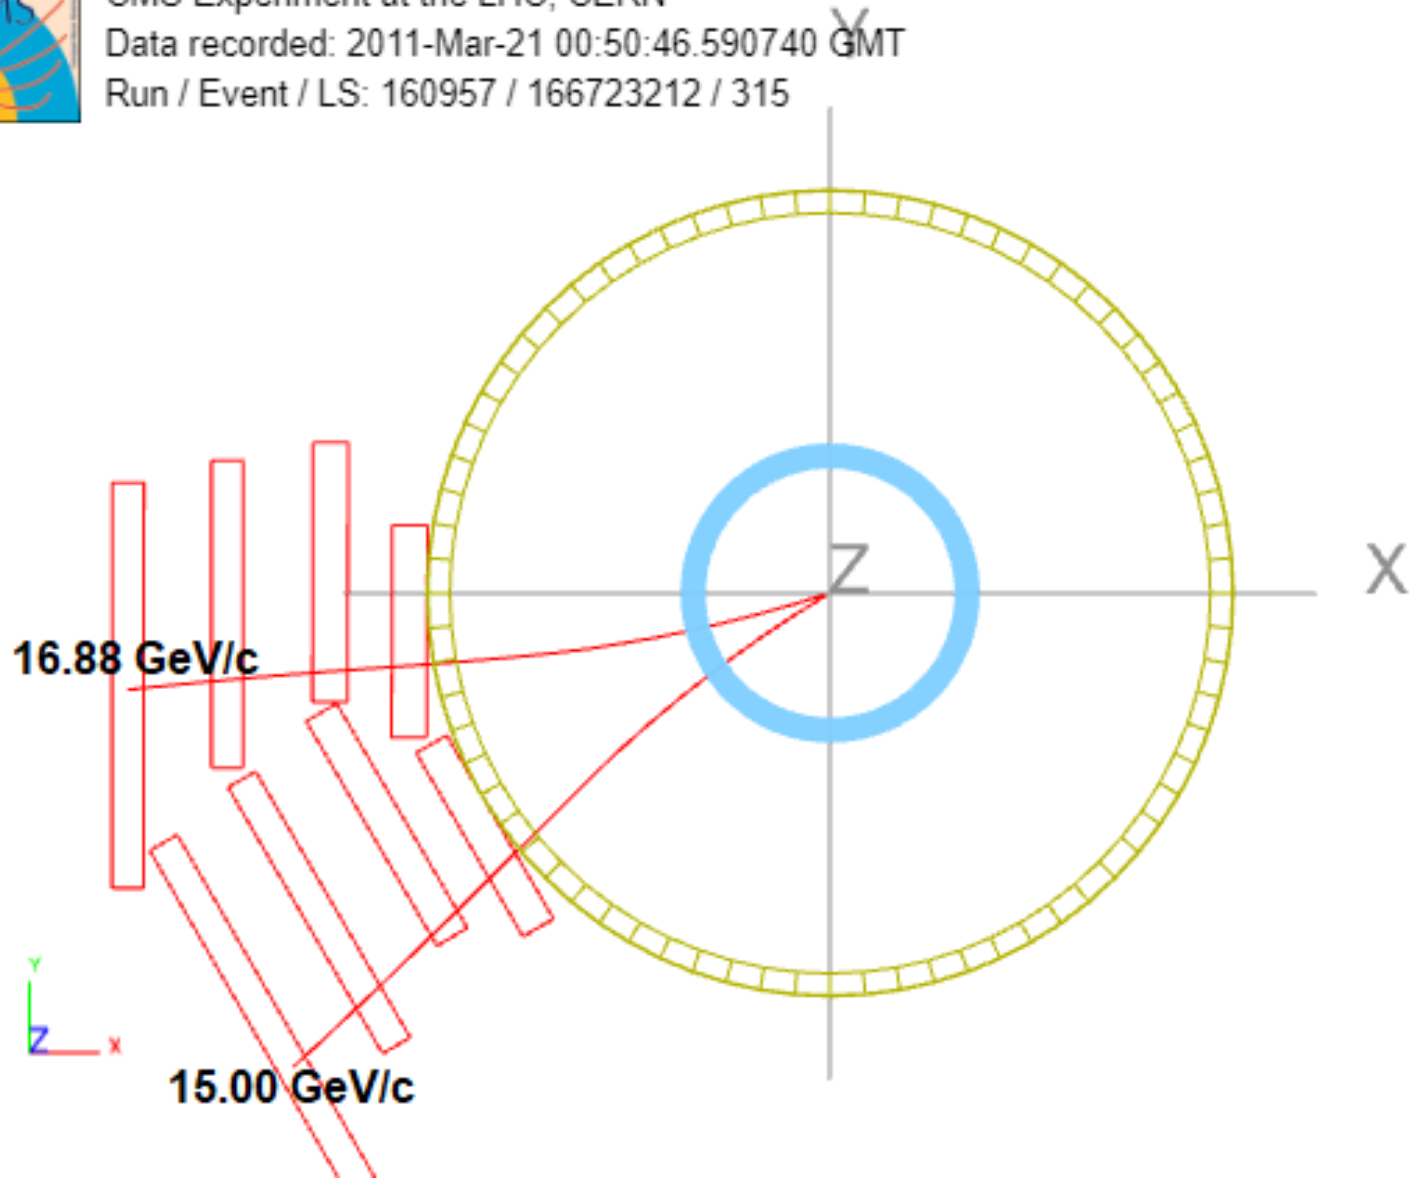

CMS Experiment at the LHC, CERN

Data recorded: 2011-Mar-21 00:50:46.590740 GMT

Run / Event / LS: 160957 / 166723212 / 315