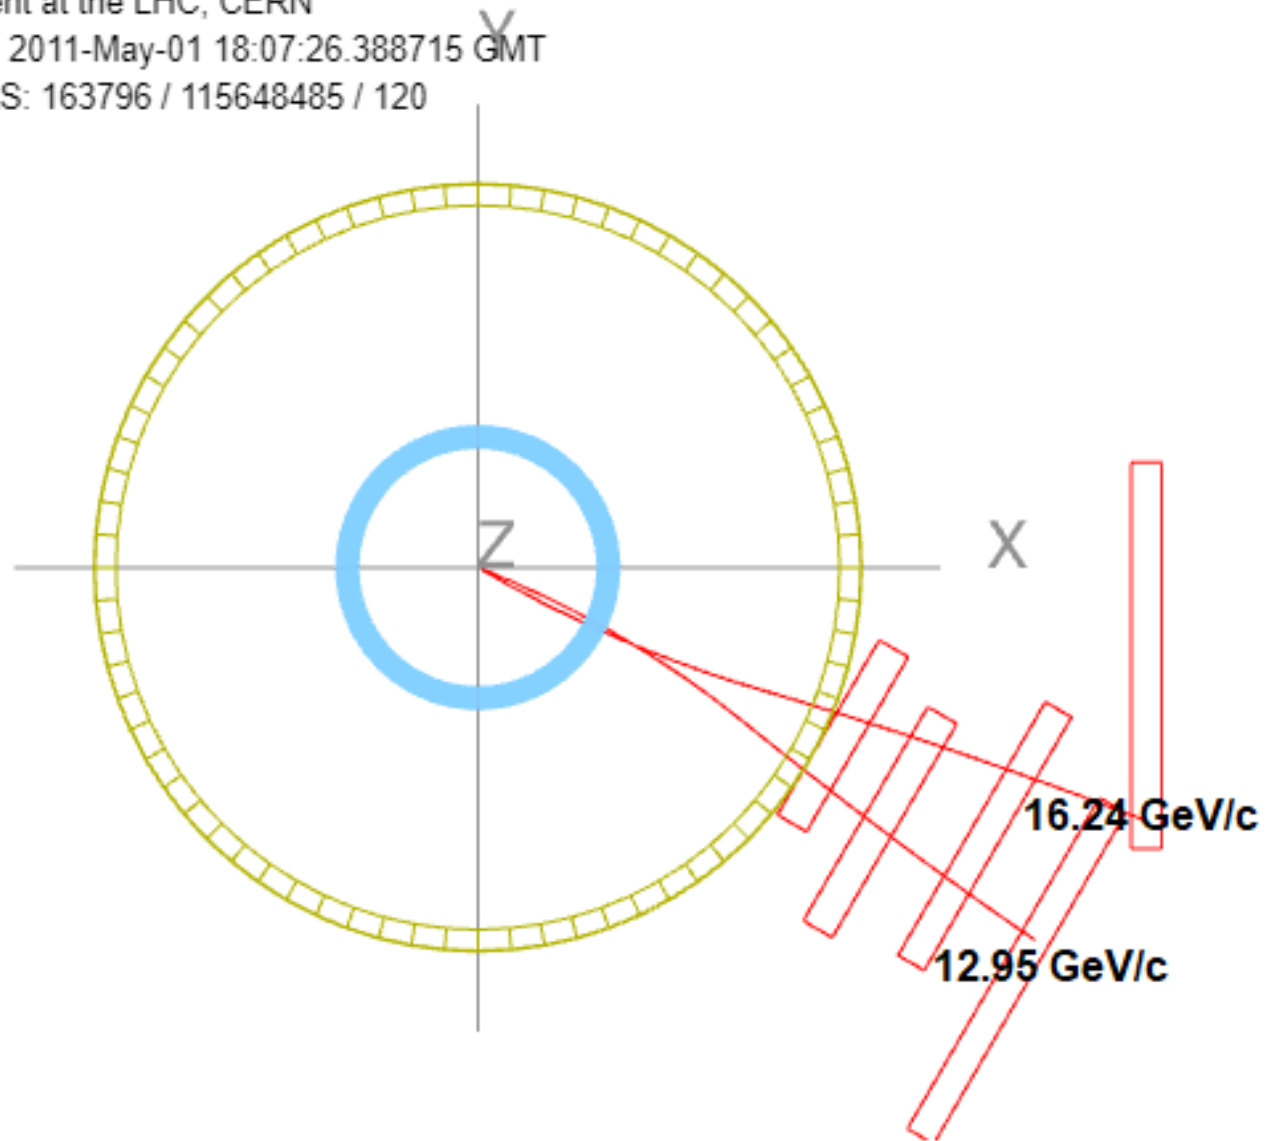

CMS Experiment at the LHC, CERN

Data recorded: 2011-May-01 18:07:26.388715 GMT

Run / Event / LS: 163796 / 115648485 / 120