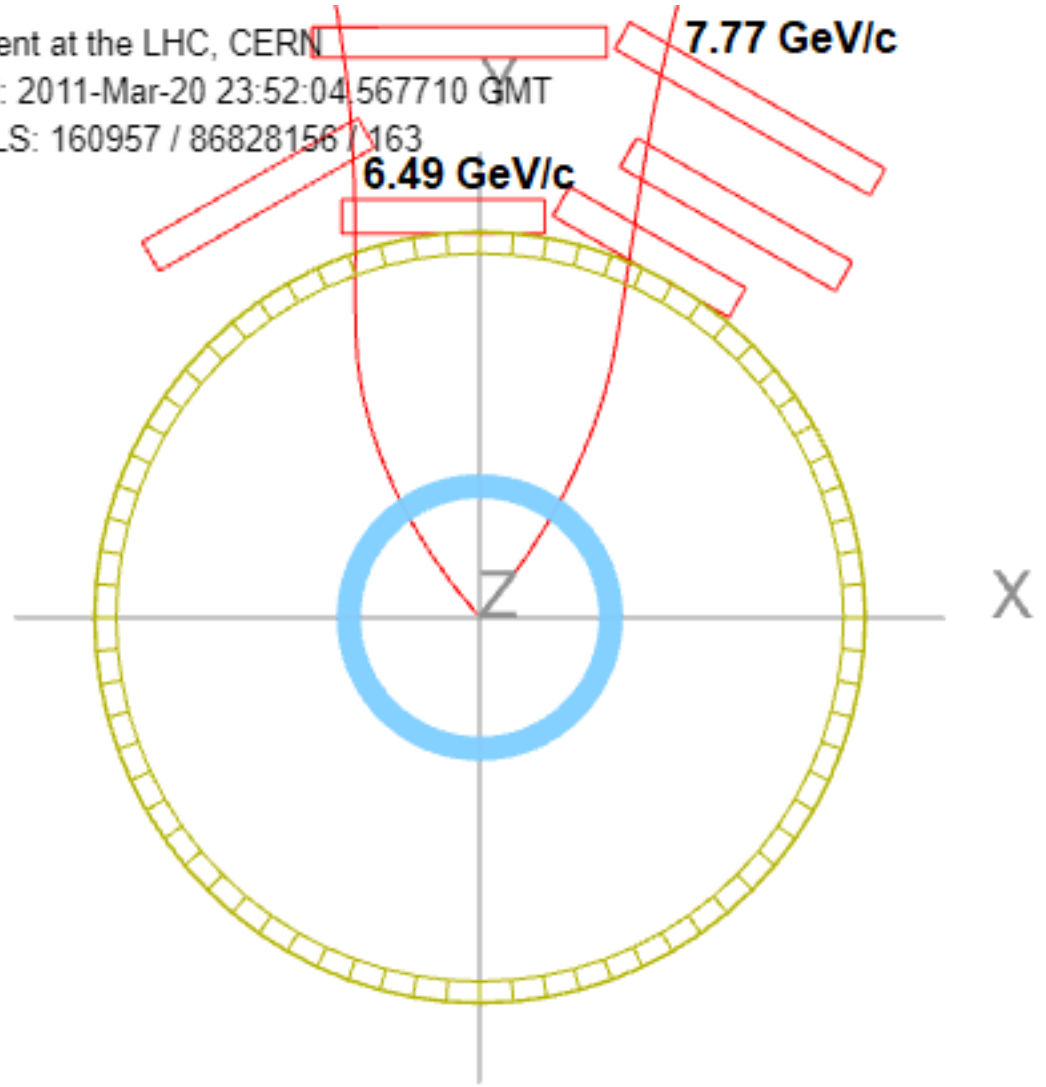

CMS Experiment at the LHC, CERN
Data recorded: 2011-Mar-20 23:52:04.567710 GMT
Run / Event / LS: 160957 / 86828156 / 163