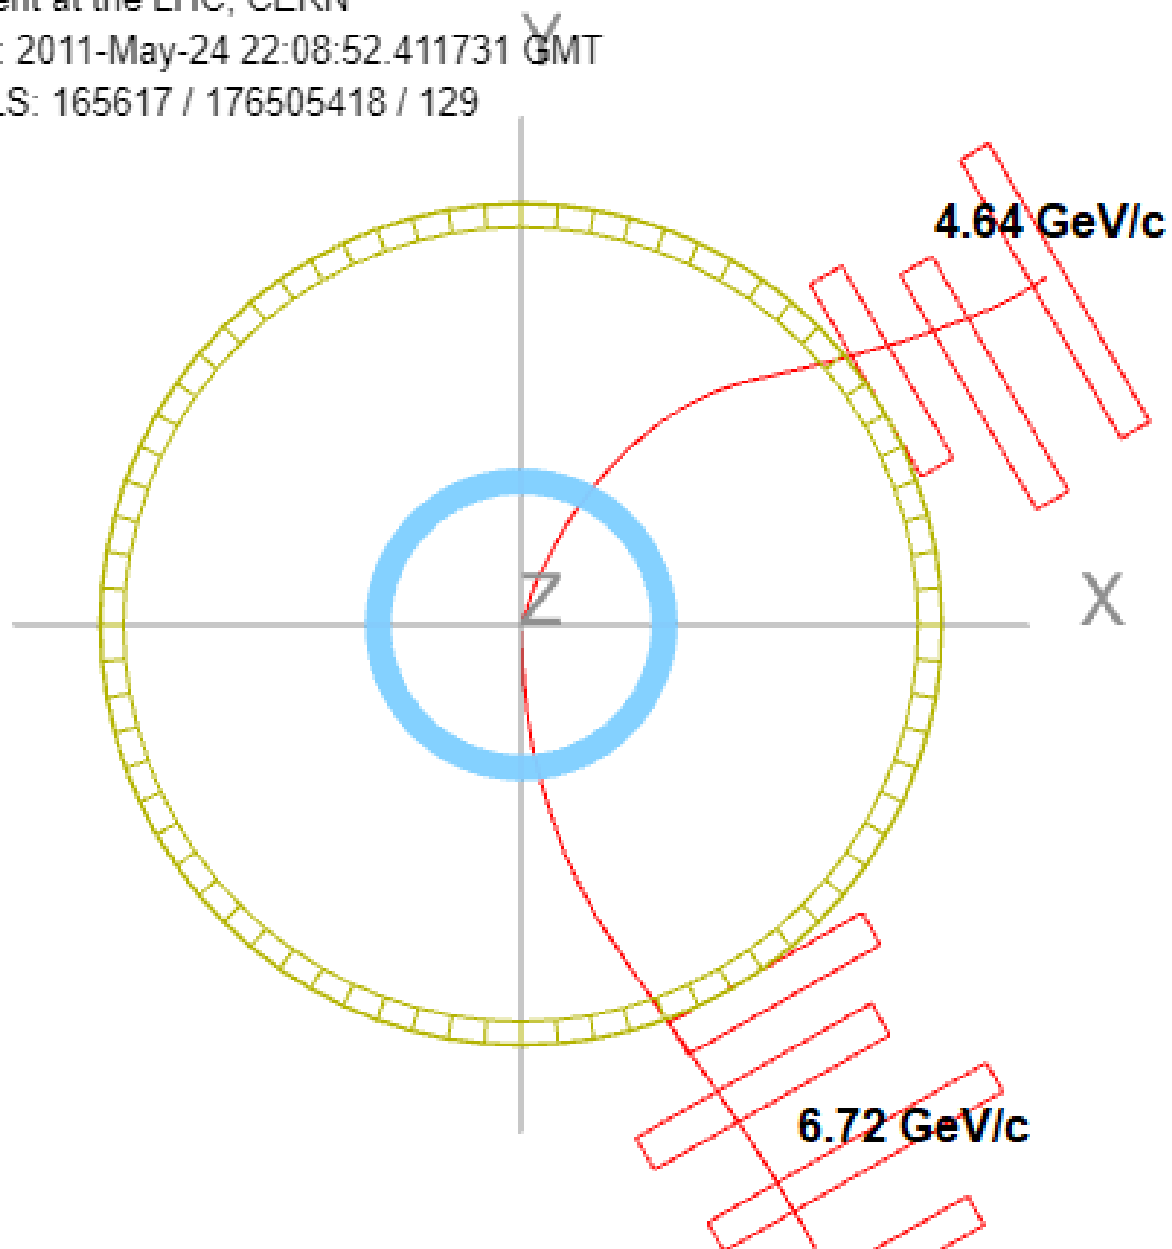

CMS Experiment at the LHC, CERN

Data recorded: 2011-May-24 21:59:19.670590 GMT

Run / Event / LS: 165617 / 139383939 / 104

CMS Experiment at the LHC, CERN

Data recorded: 2011-May-24 22:08:52.411731 GMT

Run / Event / LS: 165617 / 176505418 / 129