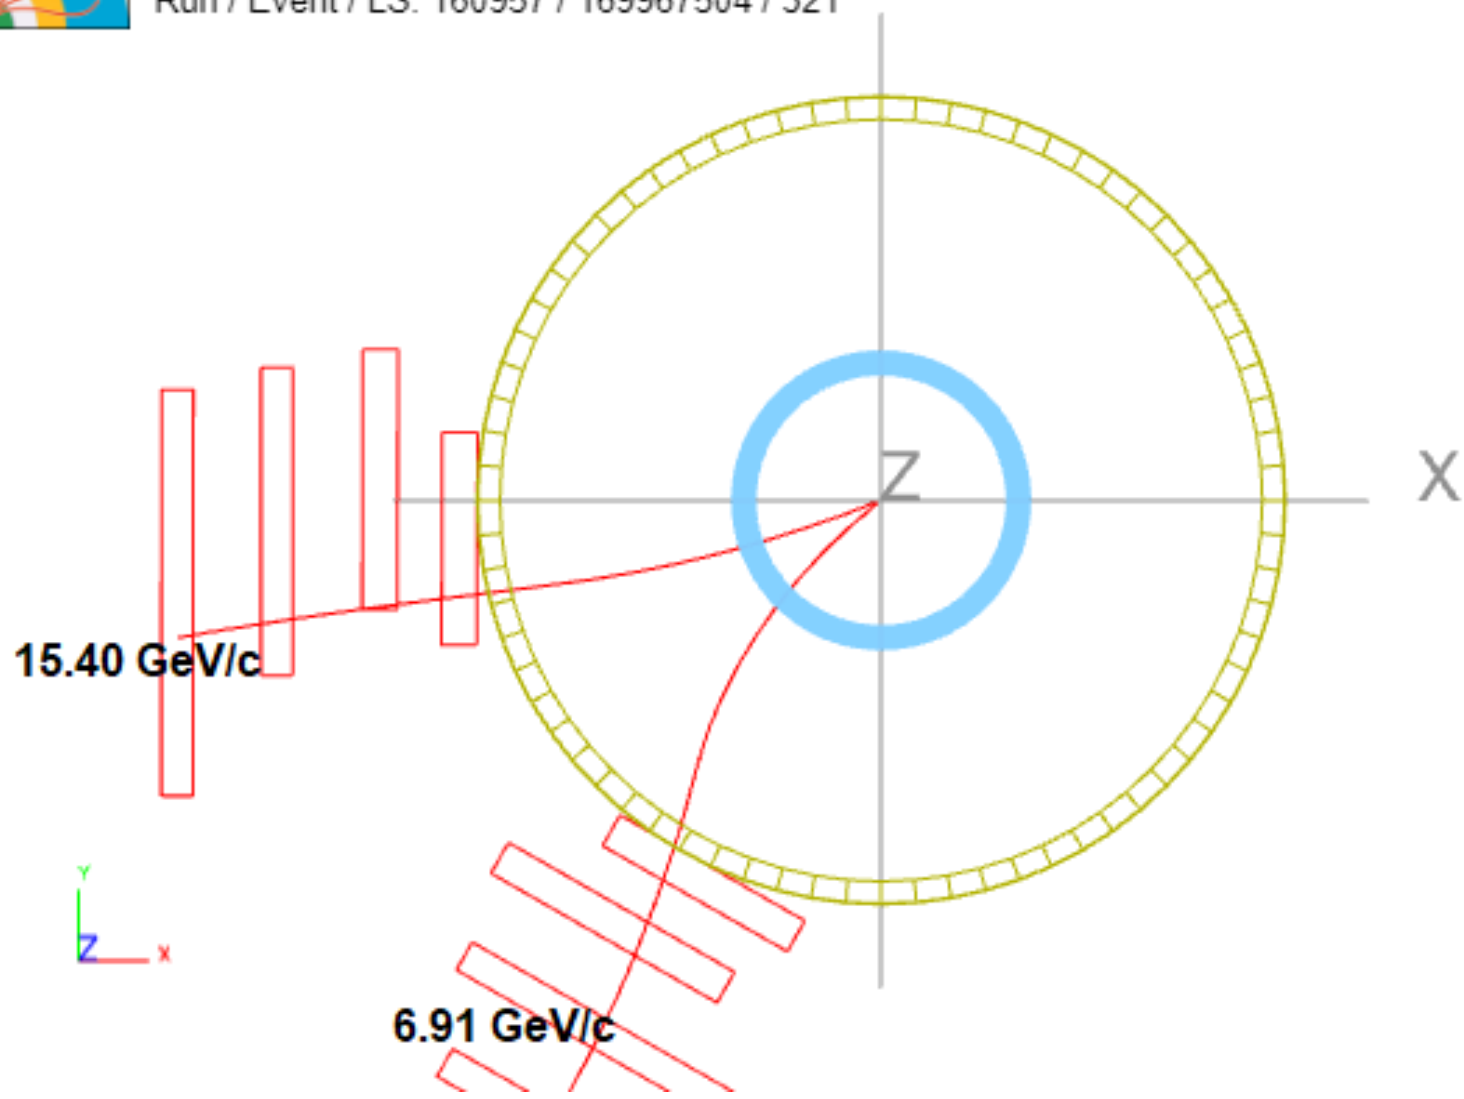

CMS Experiment at the LHC, CERN

Data recorded: 2011-Mar-21 00:50:46.590740 GMT

Run / Event / LS: 160957 / 166723212 / 315

CMS Experiment at the LHC, CERN

Data recorded: 2011-Mar-21 00:53:19.839912 GMT

Run / Event / LS: 160957 / 169967504 / 321