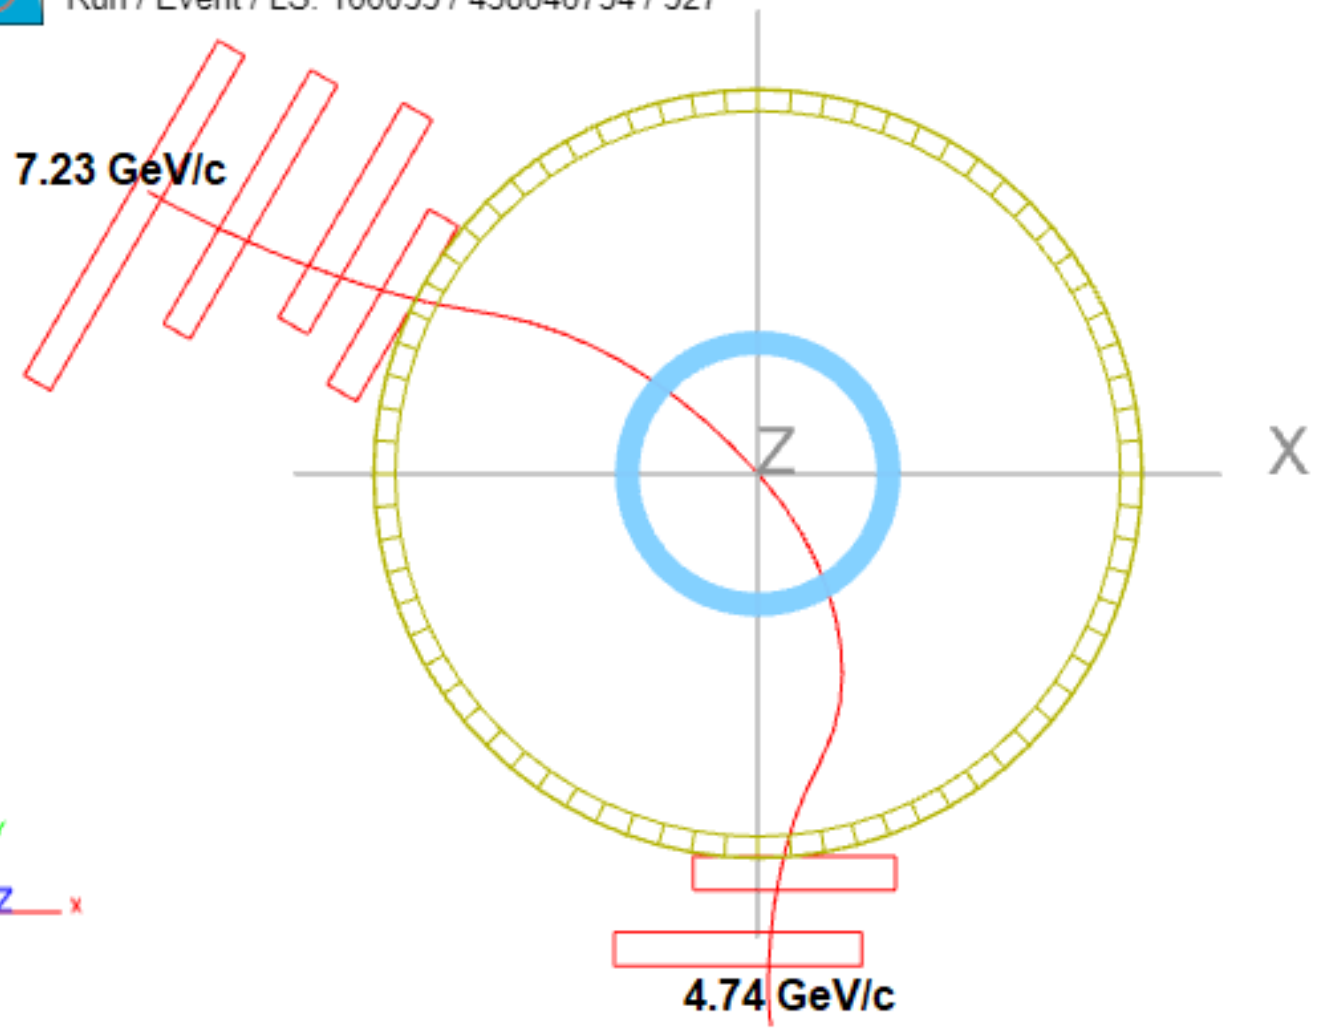

CMS Experiment at the LHC, CERN
Data recorded: 2011-May-29 10:51:11.488092 GMT
Run / Event / LS: 166033 / 454243799 / 323

6.46 GeV/c

5.36 GeV/c

CMS Experiment at the LHC, CERN
Data recorded: 2011-May-29 10:52:22.686068 GMT
Run / Event / LS: 166033 / 458646734 / 327