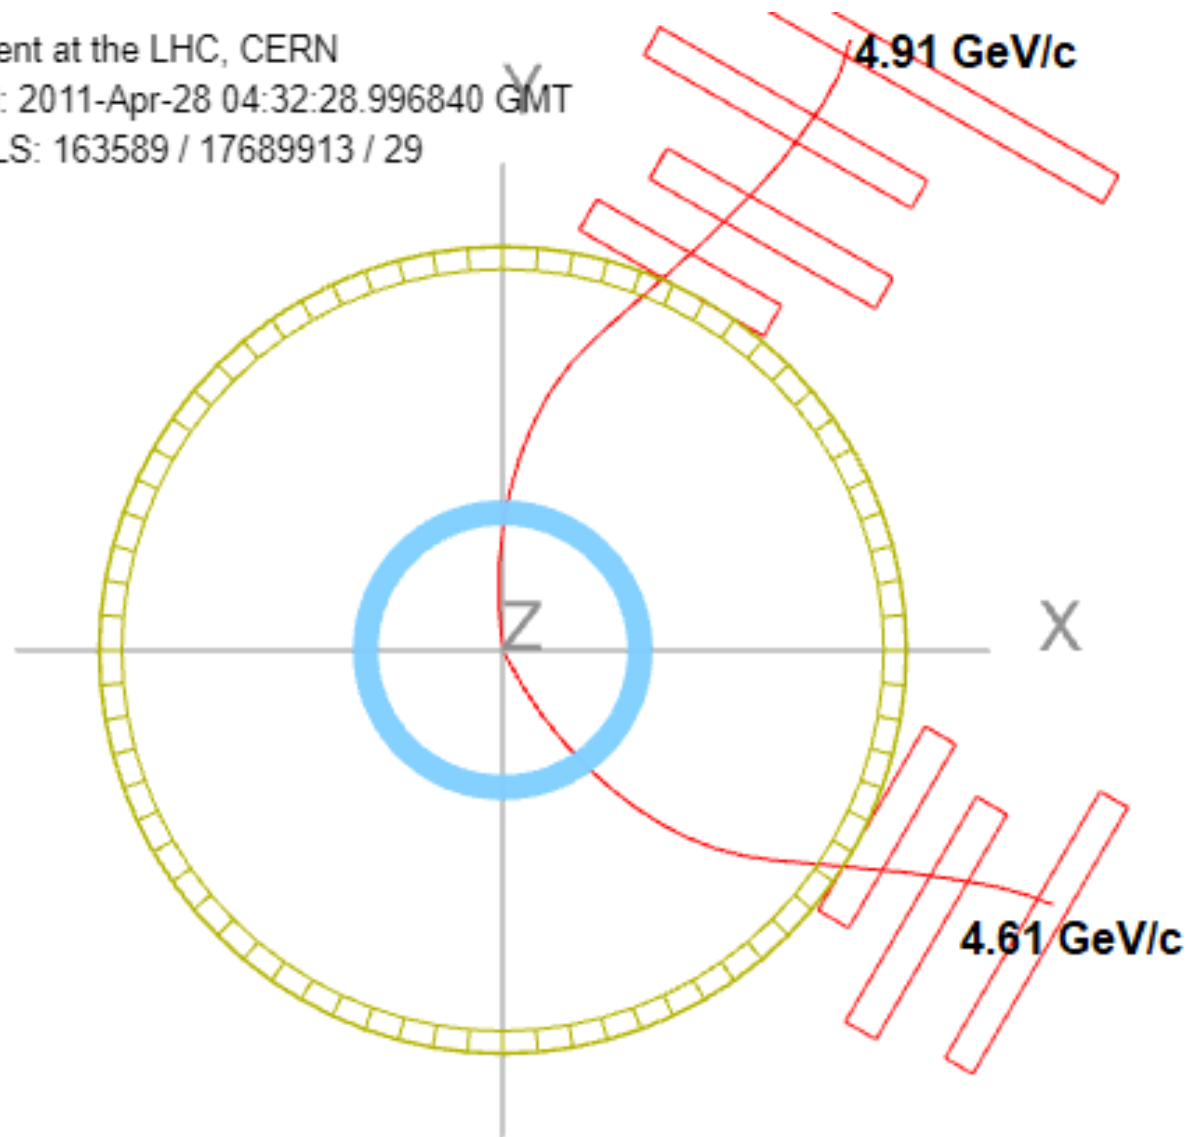

CMS Experiment at the LHC, CERN

Data recorded: 2011-May-24 22:05:14.174709 GMT

Run / Event / LS: 165617 / 162247683 / 120

CMS Experiment at the LHC, CERN
Data recorded: 2011-Apr-28 04:32:28.996840 GMT
Run / Event / LS: 163589 / 17689913 / 29